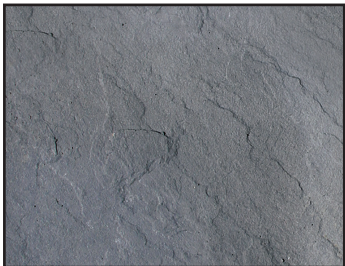

Rockface Treads

These treads have a chiseled stone edge treatment on three sides that make it the perfect finishing touch to a garden wall. Thermal finish top surface give them a smooth texture.

nicolock[®]
PAVING STONES • RETAINING WALLS • OUTDOOR LIVING
paver-shield[™]

Piers | Coping | Caps | Steps

Bluestone

Rockface Treads

	HEIGHT	WIDTH	DEPTH	PCS/PALLET	LBS/PC	LBS/PALLET
A	2"	51"	14"	13	118	1,810
B	2"	64"	14"	13	147	2,245
C	2"	74"	14"	13	165	2,515

Sizes sold separately

BLUESTONE

BROWN

GIRONDE*

*Premium Color