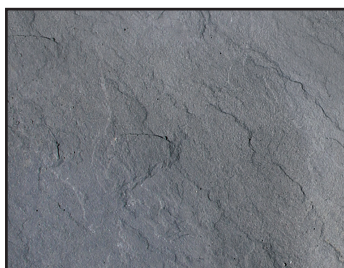

Rockface Steps

Thermal finish top surface chiseled stone edge treatment on three sides.

NICOLock[®]
PAVING STONES • RETAINING WALLS • OUTDOOR LIVING
 paver-shield[™]

Piers | Coping | Caps | Steps

Rockface Steps

	HEIGHT	WIDTH	DEPTH	PCS/PALLET	LBS/PC	LBS/PALLET
A	6"	51"	16"	6	365	4,745
B	6"	64"	16"	6	455	5,915
C	6"	74"	16"	6	545	7,085

Sizes sold separately

BLUESTONE

BROWN

GIRONDE*

*Premium Color

NOTES

Make 6" changes in elevation with a single unit.

All measurements are nominal.

Dimensions include Rockface texture.