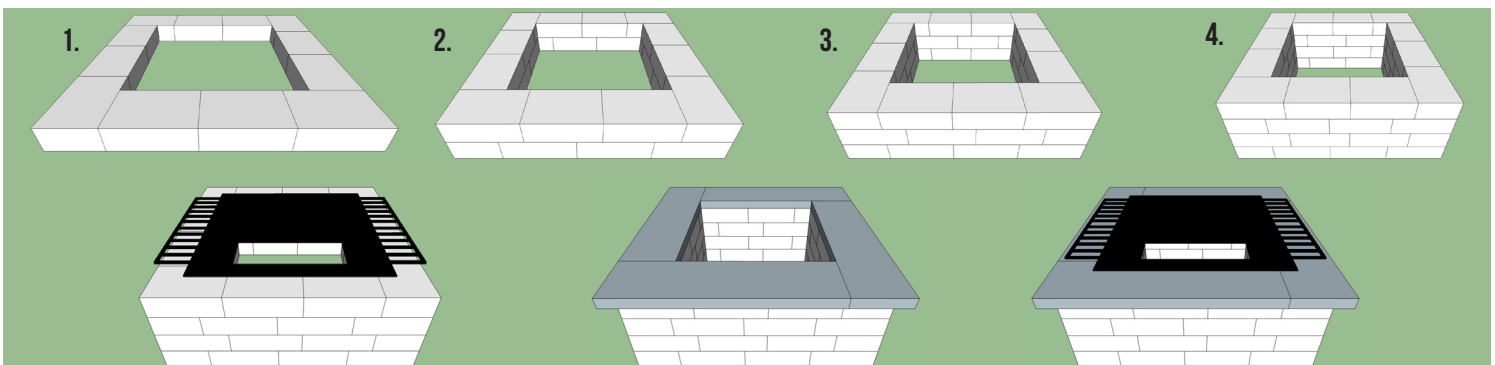

Fire Pit with Verona Wall

		LENGTH	WIDTH	HEIGHT	LBS/PALLET
A	WITHOUT COPING	43½"	43½"	16"	1,312
B	WITH COPING	48"	48"	18"	1,600

*Premium Color

ACCENT OPTIONS:

for larger install images, please email info@nicolock.com

Corporate HQ: 612 Muncy Avenue | Lindenhurst | NY | 11757 | 631.669.0700 | nicolock.com