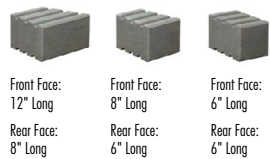

PERMEABLE PAVEMENTS

LEDGESTONE PERMEABLE 3-PC. DESIGN KITS 3 1/8" Thick. Also available in some sizes as Sherwood Collection Ledgestone 3-pc. Design Kit.

ALSO AVAILABLE SEPARATELY:
3 1/8" Thick

PAVINGSTONES Color Selection Guide

CRUSADER

CRUSADER LEDGESTONE CAP

CRUSADER BULLNOSE

CRUSADER 12 X 24 CAP

WALLSTONES Color Selection Guide

OMEGA

OMEGA SMOOTH DOUBLE-SIDED WALLSTONES

Omega 6 Smooth (All 10" Deep. Available in 6" Height)