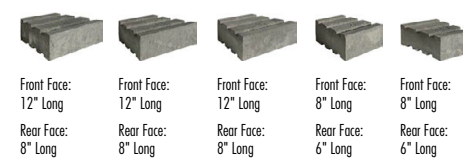

PERMEABLE PAVEMENTS

LEDGESTONE PERMEABLE 3-PC. DESIGN KITS 3 1/8" Thick. Also available in some sizes as Sherwood Collection Ledgestone 3-pc. Design Kit.

ALSO AVAILABLE SEPARATELY:
3 1/8" Thick

PAVINGSTONES Color Selection Guide

CRUSADER

CRUSADER LEDGESTONE CAP

CRUSADER BULLNOSE

CRUSADER 12 X 24 CAP

WALLSTONES Color Selection Guide

OMEGA

OMEGA SMOOTH DOUBLE-SIDED WALLSTONES

Omega 6 Smooth (All 10" Deep. Available in 6" Height)

OMEGA SMOOTH COLUMN KIT

OMEGA NATURAL STONE DOUBLE-SIDED WALLSTONES

Omega Natural 7 (All 10" Deep x 7" High) Depth will vary due to texture from 9 3/4" - 10"

Omega Natural 3 1/2 (All 10" Deep x 3 1/2" High) Depth will vary due to texture from 9 3/4" - 10"