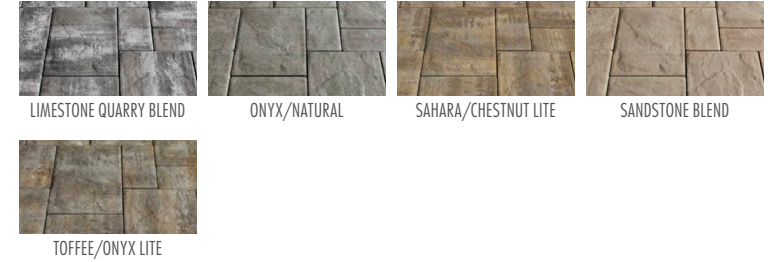

LEDGESTONE SMOOTH 3-PC. DESIGN KIT