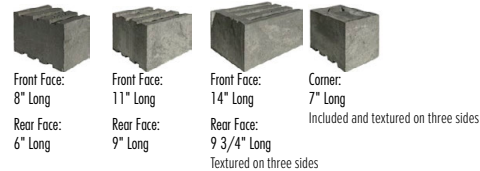

OMEGA SMOOTH COLUMN KIT

OMEGA NATURAL STONE DOUBLE-SIDED WALLSTONES

Omega Natural 7 (All 10" Deep x 7" High) Depth will vary due to texture from 9 3/4" - 10"