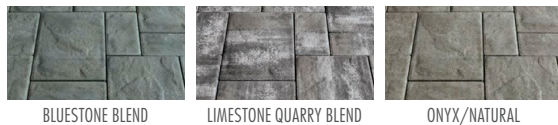

XL SMOOTH 24 X 36