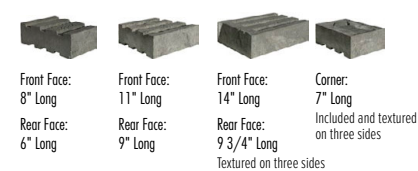

OMEGA SMOOTH COLUMN KIT

OMEGA NATURAL STONE DOUBLE-SIDED WALLSTONES

Omega Natural 7 (All 10" Deep x 7" High) Depth will vary due to texture from 9 3/4" - 10"

Omega Natural 3 1/2 (All 10" Deep x 3 1/2" High) Depth will vary due to texture from 9 3/4" - 10"