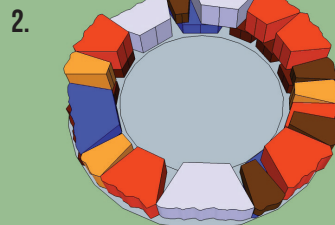

- NATURAL STONE TEXTURE
- DIMENSIONAL = FAST INSTALLATION AND NO WASTE
- GAS OPTIONS AVAILABLE
- NO CUTS
- COPING INCLUDED

York Brown

Belvedere Fire Pit

	OUTSIDE DIAMETER	HEIGHT	LBS/PALLET
A	55"	14¼"	2,540

BLUESTONE

MOCHA

YORK BROWN

STANDARD KIT INCLUDES:

- Belvedere Wall
- Metal Insert
- Coping

for larger install images, please email info@nicolock.com