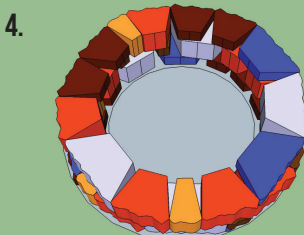

- NATURAL STONE TEXTURE
- DIMENSIONAL = FAST INSTALLATION AND NO WASTE
- GAS OPTIONS AVAILABLE
- NO CUTS
- COPING INCLUDED

York Brown

Belvedere Fire Pit

	OUTSIDE DIAMETER	HEIGHT	LBS/PALLET
A	55"	14¼"	2,540

BLUESTONE

MOCHA

YORK BROWN

STANDARD KIT INCLUDES:

- Belvedere Wall
- Metal Insert
- Coping

for larger install images, please email info@nicolock.com