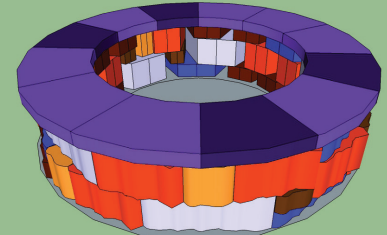

- NATURAL STONE TEXTURE
- DIMENSIONAL = FAST INSTALLATION AND NO WASTE
- GAS OPTIONS AVAILABLE
- NO CUTS
- COPING INCLUDED

York Brown

Belvedere Fire Pit

	OUTSIDE DIAMETER	HEIGHT	LBS/PALLET
A	55"	14¼"	2,540

BLUESTONE

MOCHA

YORK BROWN

STANDARD KIT INCLUDES:

- Belvedere Wall
- Metal Insert
- Coping

for larger install images, please email info@nicolock.com