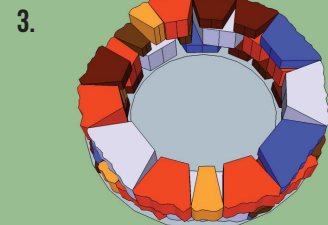

- NATURAL STONE TEXTURE
- DIMENSIONAL = FAST INSTALLATION AND NO WASTE
- GAS OPTIONS AVAILABLE
- NO CUTS
- COPING INCLUDED

York Brown

Belvedere Fire Pit

	OUTSIDE DIAMETER	HEIGHT	LBS/PALLET
A	55"	14¼"	2,540

BLUESTONE

MOCHA

YORK BROWN

STANDARD KIT INCLUDES:

- Belvedere Wall
- Metal Insert
- Coping

for larger install images, please email info@nicolock.com