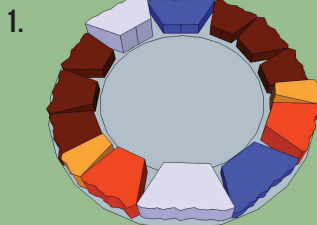

- NATURAL STONE TEXTURE
- DIMENSIONAL = FAST INSTALLATION AND NO WASTE
- GAS OPTIONS AVAILABLE
- NO CUTS
- COPING INCLUDED

York Brown

Belvedere Fire Pit

	OUTSIDE DIAMETER	HEIGHT	LBS/PALLET
A	55"	14¼"	2,540

BLUESTONE

MOCHA

YORK BROWN

STANDARD KIT INCLUDES:

- Belvedere Wall
- Metal Insert
- Coping

for larger install images, please email info@nicolock.com