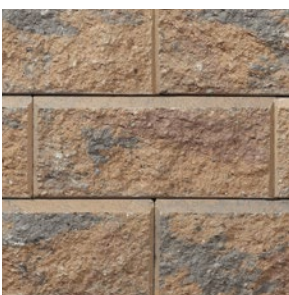

- Simple, functional dry stack stone with classic lines to address any grade changes.
- Multiple sizes can be used individually or together creating a beautiful patterned walls.
- The raised lip and notch lock each block in place for simple, functional and dependable construction.
- Corners & Caps to provide beautiful finishing touches.

🧱 SHAPES & SIZES

AB CLASSIC 6° SETBACK

8 x 18 x 12

AB JUMBO JUNIOR 6° SETBACK

8 x 9 x 9 1/2

AB CORNER

8 x 16 x 8

AB CAP

4 x 17 1/2 x 12

AB STONE 12° SETBACK

8 x 18 x 12

💧 AVAILABLE COLORS

DANVILLE

GRANITE GRAY

SABLE

BELGARD[®] | PAVES
THE WAY