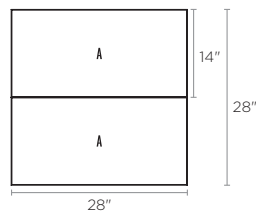

RAFFINATO 14"×28"

DESCRIPTION: Cap double-sided TEXTURE: Smooth

PALLET OVERVIEW - 14"×28"

Specifications per pallet		Imperial	Metric
90 mm	Cubing	24 units	24 units
	Approx. Weight	2 783 lbs	1 262 kg
	Number of rows	8	
	Linear coverage per pallet	56 lin. ft	17.07 lin. m
	Linear coverage per row	7 lin. ft	2.13 lin. m

Unit dimensions	in	mm	Units/pallet
Height	3 ⁹ / ₁₆	90	24 units
Depth	14	356	
Length	28	711	

COMPATIBLE WALLS

See page 243 for product compatibility.

NOTES

By placing two units side by side, you will obtain a 28" pillar cap.

Specifications per pallet		Imperial	Metric
60 mm	Cubing	24 units	24 units
	Approx. Weight	1 843 lbs	836 kg
	Number of rows	8	
	Linear coverage per pallet	56 lin. ft	17.07 lin. m
	Linear coverage per row	7 lin. ft	2.13 lin. m

Unit dimensions	in	mm	Units/pallet
Height	2 ³ / ₈	60	24 units
Depth	14	356	
Length	28	711	

COMPATIBLE PILLARS

Pillar 24 (Mini-Creta 3" & 6"), Pillar 24" (Mini-Creta 6" Architectural), Manchester, Prescott 2,25 & 4,5, Raffinato 90 mm & 180 mm smooth.