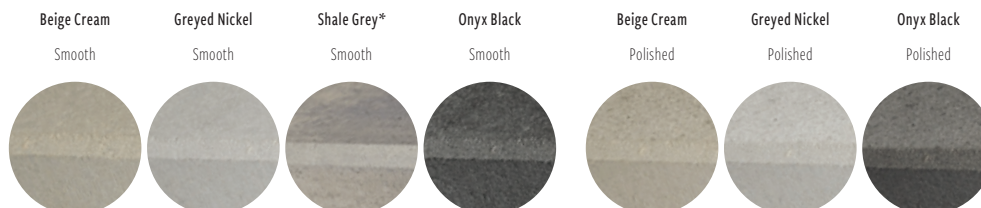

RAFFINATO 90 mm

DESCRIPTION: Edges **TEXTURE:** Smooth or Polished

PALLET OVERVIEW - SMOOTH

PALLET OVERVIEW - POLISHED

Specifications per pallet		Imperial	Metric
90 mm SMOOTH	Cubing	48 units	48 units
	Approx. Weight	1 548 lbs	702 kg
	Number of rows	2	

Unit dimensions		in	mm	Units/pallet
	Height	3 ⁹ / ₁₆	90	40 units
	Depth	9 ³ / ₄	248	
	Length	14 ¹ / ₁₆	357	

NOTES

See 126 for more technical information.

Polished is made-to-order, with a minimum order of 500 sq. ft. of Raffinato Polished wall. Deposit required.

*Shale Grey is only available in Canada.

RAFFINATO 180 mm

DESCRIPTION: Edges **TEXTURE:** Smooth or Polished

PALLET OVERVIEW - 180 MM SMOOTH

PALLET OVERVIEW - 180 MM POLISHED

Specifications per pallet		Imperial	Metric
180 mm SMOOTH	Cubing	24 units	24 units
	Approx. Weight	1 529 lbs	694 kg
	Number of rows	2	