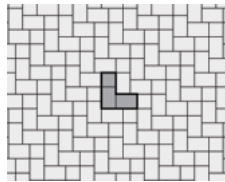

## SHAPES & SIZES

RECTANGLE  
22.5 CM X 15 CM X 6 CM  
8.75" X 6" X 2.25"

SQUARE  
15 CM X 15 CM X 6 CM  
6" X 6" X 2.25"

## PATTERNS

**Camelot A**  
Rectangle (100%)

**Camelot B**  
Rectangle (100%)

**Camelot C**  
Square (100%)

**Camelot D**  
Square (40%)  
Rectangle (60%)

**Camelot E**  
Square (40%)  
Rectangle (60%)

**Camelot F**  
Rectangle (75%)  
Square (25%)

**Camelot H**  
Rectangle (75%)  
Square (25%)

**Camelot I**  
Square (40%)  
Rectangle (60%)

**Camelot J**  
Rectangle (50%)  
Square (50%)

**Camelot K**  
Rectangle (50%)  
Square (50%)

**Camelot L**  
Rectangle (75%)  
Square (25%)