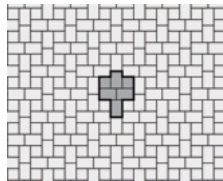

## CAMELOT™

---

The cobblestone look with a modern twist.

If you want a cobblestone look with a slight variation you'll appreciate Camelot. Each paver in this multi-paver system is slightly rounder than your typical cobblestone-style paver. The result is something reminiscent of cobblestone but with a distinctive point of difference.

## SHAPES & SIZES

RECTANGLE  
22.5 CM X 15 CM X 6 CM  
8.75" X 6" X 2.25"

SQUARE  
15 CM X 15 CM X 6 CM  
6" X 6" X 2.25"

## PATTERNS

**Camelot A**  
Rectangle (100%)

**Camelot B**  
Rectangle (100%)

**Camelot C**  
Square (100%)

**Camelot D**  
Square (40%)  
Rectangle (60%)

**Camelot E**  
Square (40%)  
Rectangle (60%)

**Camelot F**  
Rectangle (75%)  
Square (25%)

**Camelot H**  
Rectangle (75%)  
Square (25%)

**Camelot I**  
Square (40%)  
Rectangle (60%)

**Camelot J**  
Rectangle (50%)  
Square (50%)

**Camelot K**  
Rectangle (50%)  
Square (50%)

**Camelot L**  
Rectangle (75%)  
Square (25%)