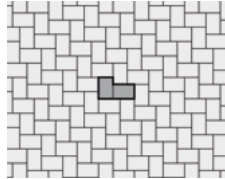

## SHAPES & SIZES

RECTANGLE  
22.5 CM X 15 CM X 6 CM  
8.75" X 6" X 2.25"

SQUARE  
15 CM X 15 CM X 6 CM  
6" X 6" X 2.25"

## PATTERNS

**Camelot A**  
Rectangle (100%)

**Camelot B**  
Rectangle (100%)

**Camelot C**  
Square (100%)

**Camelot D**  
Square (40%)  
Rectangle (60%)

**Camelot E**  
Square (40%)  
Rectangle (60%)

**Camelot F**  
Rectangle (75%)  
Square (25%)