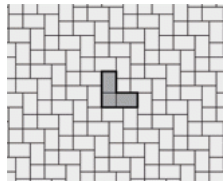

## SHAPES & SIZES

RECTANGLE  
22.5 CM X 15 CM X 6 CM  
8.75" X 6" X 2.25"

SQUARE  
15 CM X 15 CM X 6 CM  
6" X 6" X 2.25"

## PATTERNS

**Camelot A**  
Rectangle (100%)

**Camelot B**  
Rectangle (100%)

**Camelot C**  
Square (100%)

**Camelot D**  
Square (40%)  
Rectangle (60%)

**Camelot E**  
Square (40%)  
Rectangle (60%)

**Camelot F**  
Rectangle (75%)  
Square (25%)

**Camelot H**  
Rectangle (75%)  
Square (25%)

**Camelot I**  
Square (40%)  
Rectangle (60%)

**Camelot J**  
Rectangle (50%)  
Square (50%)

**Camelot K**  
Rectangle (50%)  
Square (50%)

**Camelot L**  
Rectangle (75%)  
Square (25%)