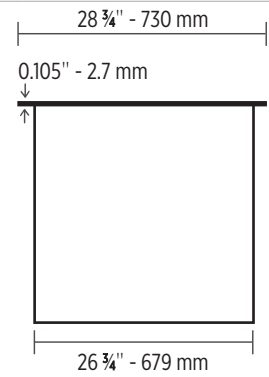

Brandon

Square Fire pit

NEW PRODUCT

NOTES

**Sold as a kit not pre-assembled.
Piedimonte caps included.**

**Techo-Bloc is not responsible for any
damages to the firepit if it is not installed
with a sleeve or accessory kit.**

* For an authentic look, each color option is composed of a variety of darker & lighter tones. Natural ingredients such as granite are present within the recipe to allow for a range in tones, veining and textures from one stone to another.

See page 254 for more technical information.

TECHO-BLOC WARRANTY APPLIES TO VALENCIA STONES
THE WARRANTY **DOES NOT APPLY** TO ACCESSORY KIT

Specifications per pallet	Imperial	Metric
Cubing	80 units	80 units
Weight	2 283 lbs	1036 kg
Overall Height	19 ¹⁵/₁₆"	507 mm
Overall Width	50 ³/₄"	1 289 mm
Overall Length	53 ¹/₂"	1 359 mm
Brandon 90 mm units	30 A units	10 B units
Brandon 90 mm corner units	20 units	
Cap units	6 units	

INSERT