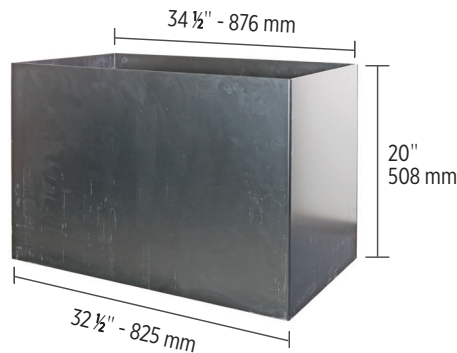

Brandon

Rectangular Fire pit

NEW PRODUCT

TECHO-BLOC WARRANTY APPLIES TO VALENCIA STONES
THE WARRANTY **DOES NOT APPLY** TO ACCESSORY KIT

NOTES

**Sold as a kit not pre-assembled.
Piedimonte caps included.**

**Techo-Bloc is not responsible for any
damages to the firepit if it is not installed
with a sleeve or accessory kit.**

* For an authentic look, each color option is composed of a variety of darker & lighter tones. Natural ingredients such as granite are present within the recipe to allow for a range in tones, veining and textures from one stone to another.

See page 253 for more technical information.

Specifications per pallet

	Imperial	Metric
Cubing	80 units	80 units
Weight	2205 lbs	1000 kg
Overall Height	19 ¹⁵/₁₆"	507 mm
Overall Width	44 ¹/₂"	1 130 mm
Overall Length	57 ³/₄"	1 467 mm
Brandon 90 mm units	10 B units	20 C units
Brandon 90 mm corner units	20 units	
Cap units	8 units	

INSERT