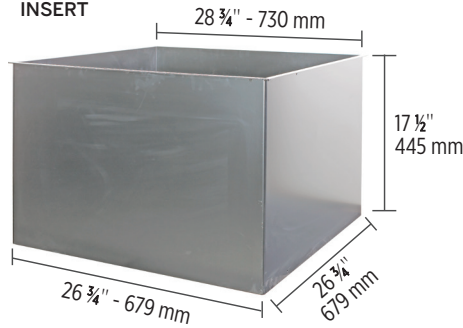

Brandon

Square Fire pit

NEW PRODUCT

NOTES

**Sold as a kit not pre-assembled.
Piedimonte caps included.**

**Techo-Bloc is not responsible for any
damages to the firepit if it is not installed
with a sleeve or accessory kit.**

* For an authentic look, each color option is composed of a variety of darker & lighter tones. Natural ingredients such as granite are present within the recipe to allow for a range in tones, veining and textures from one stone to another.

See page 254 for more technical information.

TECHO-BLOC WARRANTY APPLIES TO VALENCIA STONES
THE WARRANTY **DOES NOT APPLY** TO ACCESSORY KIT

Specifications per pallet	Imperial	Metric
Cubing	80 units	80 units
Weight	2 283 lbs	1036 kg
Overall Height	19 ¹⁵/₁₆"	507 mm
Overall Width	50 ³/₄"	1 289 mm
Overall Length	53 ¹/₂"	1 359 mm
Brandon 90 mm units	30 A units	10 B units
Brandon 90 mm corner units	20 units	
Cap units	6 units	

INSERT