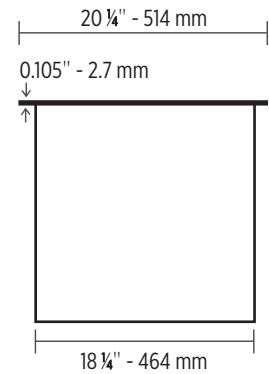

Brandon

Rectangular Fire pit

NEW PRODUCT

TECHO-BLOC WARRANTY APPLIES TO VALENCIA STONES
THE WARRANTY **DOES NOT APPLY** TO ACCESSORY KIT

NOTES

**Sold as a kit not pre-assembled.
Piedimonte caps included.**

**Techo-Bloc is not responsible for any
damages to the firepit if it is not installed
with a sleeve or accessory kit.**

* For an authentic look, each color option is composed of a variety of darker & lighter tones. Natural ingredients such as granite are present within the recipe to allow for a range in tones, veining and textures from one stone to another.

See page 253 for more technical information.

Specifications per pallet

	Imperial	Metric
Cubing	80 units	80 units
Weight	2205 lbs	1000 kg
Overall Height	19 ¹⁵/₁₆"	507 mm
Overall Width	44 ¹/₂"	1 130 mm
Overall Length	57 ³/₄"	1 467 mm
Brandon 90 mm units	10 B units	20 C units
Brandon 90 mm corner units	20 units	
Cap units	8 units	

INSERT