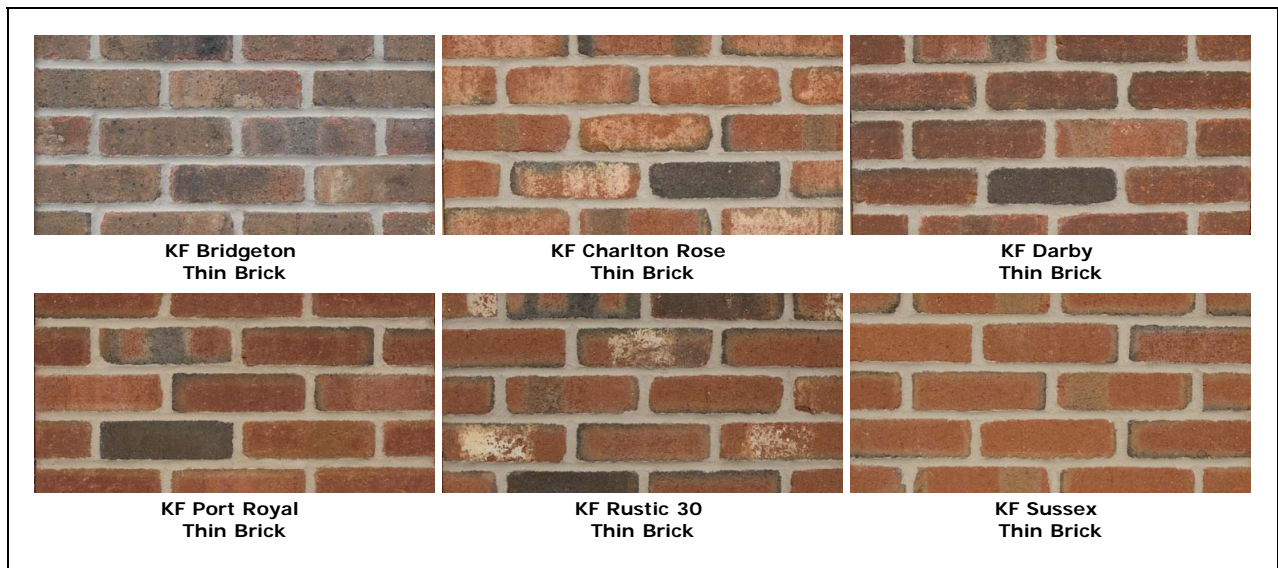

Thin Brick from Redland Brick

With Thin Brick from Redland Brick, you can add the classic beauty of genuine clay brick to your home without the weight, mess, and cost of concrete footings.

The possibilities are endless! You can cover your concrete foundation or even an entire wall, because our Genuine Clay Thin Brick can be used for interior and exterior applications. Add brick to your den, kitchen, or even your new gas fireplace.

Thin Brick is available in **all** KF colors!

Introducing Our New Thin Brick Series!

Click on an image below to view a larger photo.

THIS PHOTOGRAPHIC IMAGE OF A BRICK SAMPLE GENERALLY DEPICTS THE COLOR OF THE BRICK RANGE FEATURED, BUT IS NOT SUITABLE FOR SELECTION OR PURCHASE OF BRICK. FOR A MORE ACCURATE REPRESENTATION OF THE COLOR AND TEXTURE OF ANY BRICK, AN ACTUAL SAMPLE OF THE BRICK MUST BE VIEWED. THE APPROPRIATE TYPE AND SIZE OF THE SAMPLE VARIES WITH THE CIRCUMSTANCES, AND SHOULD BE RECOMMENDED BY REDLAND BRICK OR ITS AUTHORIZED DISTRIBUTOR.